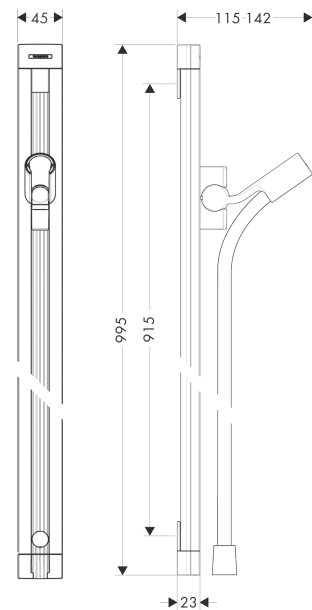

Unica

Shower bar Raindance 90 cm with shower hose

Surfaces: **Chrome** Article Number: **27636000**

Description

product features

- consists of: shower bar, shower hose, slider
- 45 mm
- self-locking slide
- slide inclination angle steplessly adjustable
- silent inclination angle adjustment
- scope of supply: shower bar, mounting material, assembly instruction

Product image

Scale drawing

Unica
Shower bar Raindance 90 cm with shower hose
 Surfaces: **Chrome** Article Number: **27636000**

Installation examples