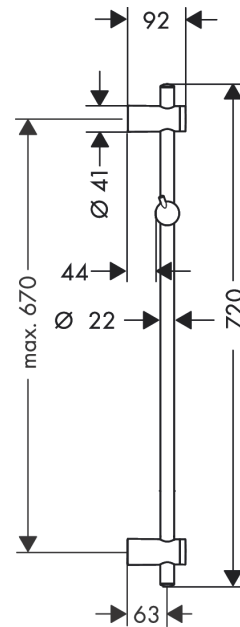

**Unica****Shower bar Reno 72 cm**Surfaces: **Chrome** Article Number: **27704000****Description****product features**

- consists of: shower bar, slider
- brass pipe with a bar calibre of 22 mm
- variable drilling hole distance: 400 - 670 mm
- slide with locking mechanism
- slide inclination angle adjustable in 2 steps
- wall supports of plastic
- variable wall support
- scope of supply: shower bar, mounting material, assembly instruction

**Product image****Scale drawing**

**Unica**  
**Shower bar Reno 72 cm**  
 Surfaces: **Chrome** Article Number: **27704000**

Installation examples