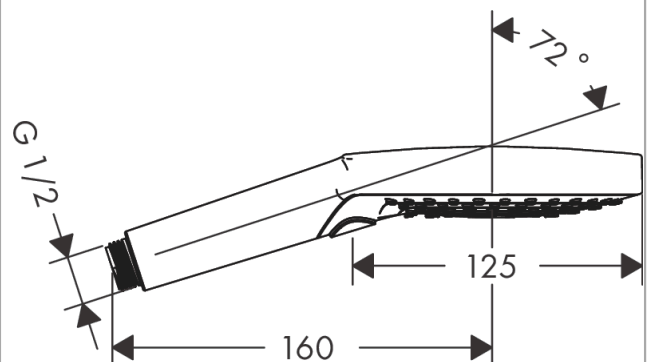

Raindance Select S
Hand shower 120 3jet PowderRain EcoSmart
 Finish: **Chrome** Article Number: **26515000**

Description

product features

- shower head size: 125 mm
- spray type: PowderRain, Rain, Whirl
- convenient spray selection via Select button
- spray disc surface: easy cleanable plastic spray disc
- maximum flow rate at 3 bar: 8,3 l/min
- minimum flow pressure: 1,4 bar
- with internal water conduction
- rinseable screen seal
- connection thread G 1/2
- connection dimension: DN15
- suitable for continuous flow water heaters

Technology

Certificates / Sustainability

Product image

Scale drawing

Flowchart

The consumption was measured in combination with the appropriate fittings (thermostat/mixer/ in-wall valve) to reflect actual application in practice.