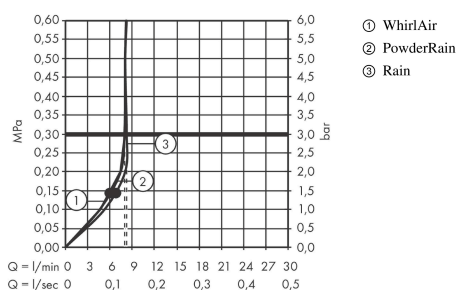

Raindance Select S
Hand shower 120 3jet PowderRain EcoSmart
 Finish: **Chrome** Article Number: **26515000**

Description

product features

- shower head size: 125 mm
- spray type: PowderRain, Rain, Whirl
- convenient spray selection via Select button
- spray disc surface: easy cleanable plastic spray disc
- maximum flow rate at 3 bar: 8,3 l/min
- minimum flow pressure: 1,4 bar
- with internal water conduction
- rinseable screen seal
- connection thread G 1/2
- connection dimension: DN15
- suitable for continuous flow water heaters

Technology

Certificates / Sustainability

Product image

Scale drawing

Flowchart

The consumption was measured in combination with the appropriate fittings (thermostat/mixer/ in-wall valve) to reflect actual application in practice.