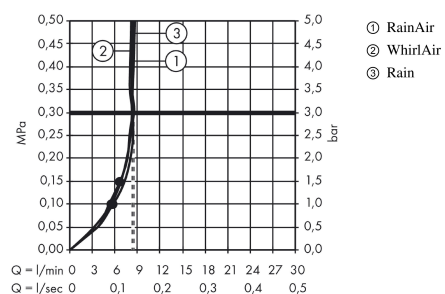

Raindance Select S
Hand shower 120 3jet EcoSmart
 Finish: **Brushed Nickel** Article Number: **26531823**

Description

product features

- shower head size: 125 mm
- spray type: Rain, RainAir, Whirl
- convenient spray selection via Select button
- spray disc surface: easy cleanable plastic spray disc
- maximum flow rate at 3 bar: 8,5 l/min
- hand shower with 2-shell construction
- with internal water conduction
- rinseable screen seal
- connection thread G 1/2
- connection dimension: DN15
- suitable for continuous flow water heaters

Technology

Certificates / Sustainability

Product image

Scale drawing

Flowchart

The consumption was measured in combination with the appropriate fittings (thermostat/mixer/ in-wall valve) to reflect actual application in practice.

The consumption was measured in combination with the appropriate fittings (thermostat/mixer/ in-wall valve) to reflect actual application in practice.