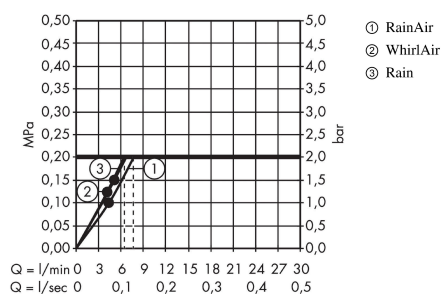

Raindance Select S
Hand shower 120 3jet EcoSmart
 Finish: **Brushed Nickel** Article Number: **26531823**

Description

product features

- shower head size: 125 mm
- spray type: Rain, RainAir, Whirl
- convenient spray selection via Select button
- spray disc surface: easy cleanable plastic spray disc
- maximum flow rate at 3 bar: 8,5 l/min
- hand shower with 2-shell construction
- with internal water conduction
- rinseable screen seal
- connection thread G 1/2
- connection dimension: DN15
- suitable for continuous flow water heaters

Technology

Certificates / Sustainability

Product image

Scale drawing

Flowchart

The consumption was measured in combination with the appropriate fittings (thermostat/mixer/ in-wall valve) to reflect actual application in practice.

The consumption was measured in combination with the appropriate fittings (thermostat/mixer/ in-wall valve) to reflect actual application in practice.