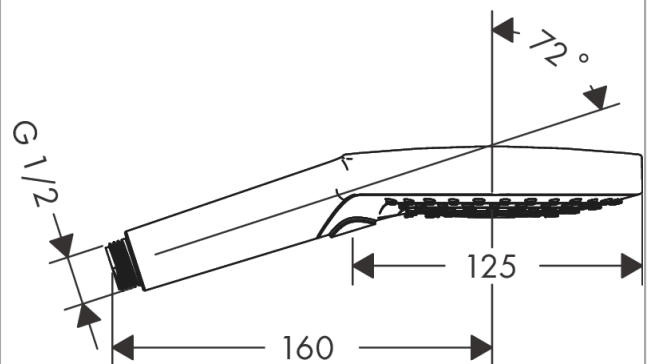

Raindance Select S
Hand shower 120 3jet EcoSmart
 Finish: **Brushed Nickel** Article Number: **26531823**

Description

product features

- shower head size: 125 mm
- spray type: Rain, RainAir, Whirl
- convenient spray selection via Select button
- spray disc surface: easy cleanable plastic spray disc
- maximum flow rate at 3 bar: 8,5 l/min
- hand shower with 2-shell construction
- with internal water conduction
- rinseable screen seal
- connection thread G 1/2
- connection dimension: DN15
- suitable for continuous flow water heaters

Technology

Certificates / Sustainability

Product image

Scale drawing

Flowchart

The consumption was measured in combination with the appropriate fittings (thermostat/mixer/ in-wall valve) to reflect actual application in practice.

The consumption was measured in combination with the appropriate fittings (thermostat/mixer/ in-wall valve) to reflect actual application in practice.