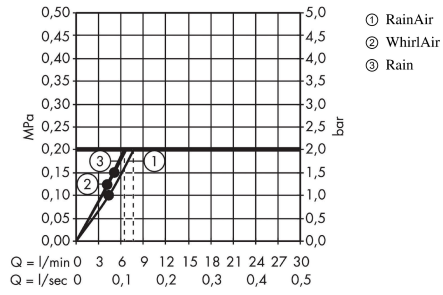

Raindance Select S
Hand shower 120 3jet EcoSmart 9 l/min
 Surfaces: **White/Chrome** Article Number: **26531400**

Description

product features

- shower head size: 125 mm
- spray type: Rain, RainAir (rain spray enriched with air), Whirl (massage spray)
- convenient diversion via Select button
- maximum flow rate at 3 bar: 8,5 l/min
- Minimum flow pressure: 1,5 bar
- plastic
- suitable for continuous flow water heaters
- scope of supply: hand shower, filter seal, assembly instruction

Technology

Design awards

Certificates

Product image

Scale drawing

Raindance Select S

Hand shower 120 3jet EcoSmart 9 l/min

Surfaces: **White/Chrome** Article Number: **26531400**

Flowchart

The consumption was measured in combination with the appropriate fittings (thermostat/mixer/in-wall valve) to reflect actual application in practice.

The consumption was measured in combination with the appropriate fittings (thermostat/mixer/in-wall valve) to reflect actual application in practice.