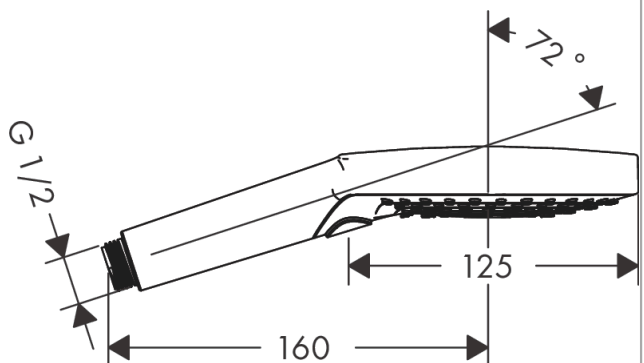

Raindance Select S
Hand shower 120 3jet EcoSmart 9 l/min
 Surfaces: **White/Chrome** Article Number: **26531400**

Description

product features

- shower head size: 125 mm
- spray type: Rain, RainAir (rain spray enriched with air), Whirl (massage spray)
- convenient diversion via Select button
- maximum flow rate at 3 bar: 8,5 l/min
- Minimum flow pressure: 1,5 bar
- plastic
- suitable for continuous flow water heaters
- scope of supply: hand shower, filter seal, assembly instruction

Technology

Design awards

Certificates

Product image

Scale drawing

Raindance Select S

Hand shower 120 3jet EcoSmart 9 l/min

Surfaces: **White/Chrome** Article Number: **26531400**

Flowchart

The consumption was measured in combination with the appropriate fittings (thermostat/mixer/in-wall valve) to reflect actual application in practice.

The consumption was measured in combination with the appropriate fittings (thermostat/mixer/in-wall valve) to reflect actual application in practice.