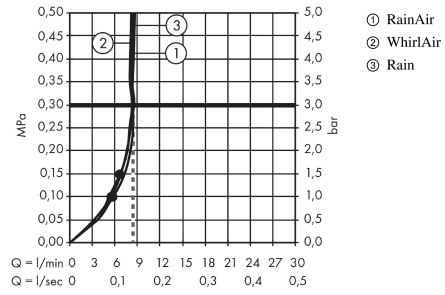

Raindance Select S
Hand shower 120 3jet EcoSmart 9 l/min
 Surfaces: **White/Chrome** Article Number: **26531400**

Description

product features

- shower head size: 125 mm
- spray type: Rain, RainAir (rain spray enriched with air), Whirl (massage spray)
- convenient diversion via Select button
- maximum flow rate at 3 bar: 8,5 l/min
- Minimum flow pressure: 1,5 bar
- plastic
- suitable for continuous flow water heaters
- scope of supply: hand shower, filter seal, assembly instruction

Technology

Design awards

Certificates

Product image

Scale drawing

Raindance Select S

Hand shower 120 3jet EcoSmart 9 l/min

Surfaces: **White/Chrome** Article Number: **26531400**

Flowchart

The consumption was measured in combination with the appropriate fittings (thermostat/mixer/in-wall valve) to reflect actual application in practice.

The consumption was measured in combination with the appropriate fittings (thermostat/mixer/in-wall valve) to reflect actual application in practice.