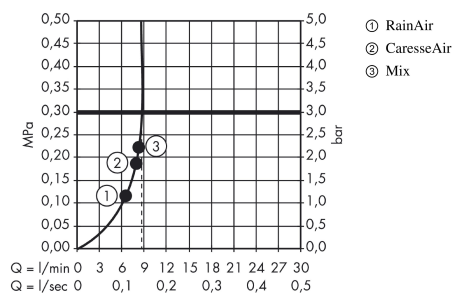

Raindance Select S

Hand shower 150 3jet EcoSmart 9 l/min

Surfaces: **White/Chrome** Article Number: **28588400**

Description

product features

- shower head size: 150 mm
- spray type: RainAir (rain spray enriched with air), CaresseAir, Mix
- convenient diversion via Select button
- maximum flow rate at 3 bar: 9 l/min
- suitable for continuous flow water heaters
- the hand shower shouldn't be combined with sliders which have two adjustable positions
- scope of supply: hand shower, filter seal, assembly instruction

Technology

Certificates

Product image

Scale drawing

Flowchart

The consumption was measured in combination with the appropriate fittings (thermostat/mixer/in-wall valve) to reflect actual application in practice.