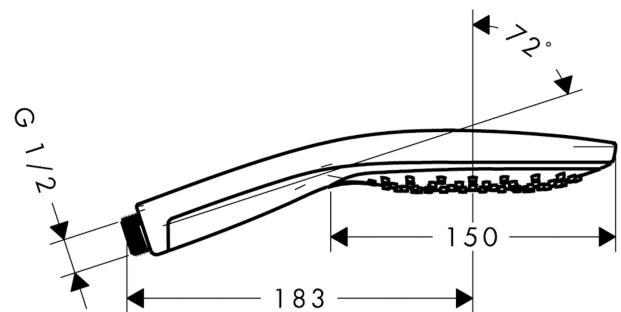

Raindance Select S

Hand shower 150 3jet EcoSmart 9 l/min

Surfaces: **White/Chrome** Article Number: **28588400**

Description

product features

- shower head size: 150 mm
- spray type: RainAir (rain spray enriched with air), CaresseAir, Mix
- convenient diversion via Select button
- maximum flow rate at 3 bar: 9 l/min
- suitable for continuous flow water heaters
- the hand shower shouldn't be combined with sliders which have two adjustable positions
- scope of supply: hand shower, filter seal, assembly instruction

Technology

Certificates

Product image

Scale drawing

Flowchart

The consumption was measured in combination with the appropriate fittings (thermostat/mixer/in-wall valve) to reflect actual application in practice.