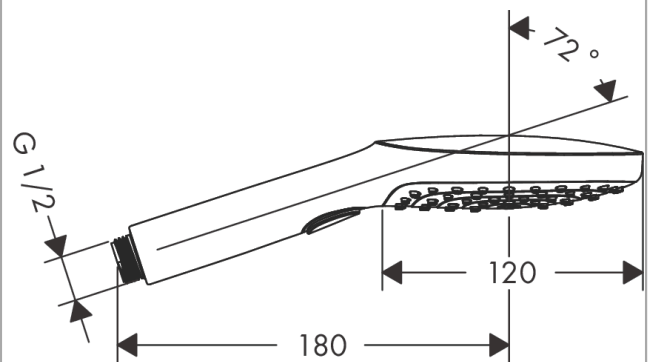

Scale drawing