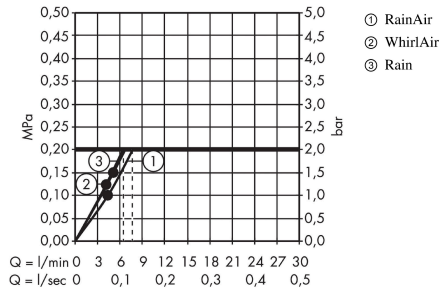

Raindance Select S
Shower set 120 3jet EcoSmart 9 l/min with shower bar 90 cm and shelf
 Finish: **Chrome** Article Number: **27649000**

Description

product features

- consists of: hand shower, shower bar, shower hose, slider, shelf
- shower head size: 125 mm
- spray type: Rain, RainAir, Whirl
- convenient spray selection via Select button
- shelf made of safety glass
- surface shelf: chrome
- 90° position adjustable hand shower holder, pivots left and right, up and down
- maximum flow rate at 3 bar: 8,5 l/min
- minimum flow pressure: 1,5 bar
- operating pressure: min. 1.5 bar/max. 6 bar
- pivot connector prevents hose from tangling
- wall mounting: screw fastening
- wall supports made of plastic
- wall bar type: flat aluminium profile with safety glass finish
- surface shower bar: chrome
- profile pipe: square
- pipe length: 945 mm
- bar width: 41 mm
- drilling distance 915 mm

Technology

Certificates / Sustainability

Product image

Scale drawing

Raindance Select S

Shower set 120 3jet EcoSmart 9 l/min with shower bar 90 cm and shelf

Finish: **Chrome** Article Number: **27649000**

Flowchart

The consumption was measured in combination with the appropriate fittings (thermostat/mixer/in-wall valve) to reflect actual application in practice.

The consumption was measured in combination with the appropriate fittings (thermostat/mixer/in-wall valve) to reflect actual application in practice.