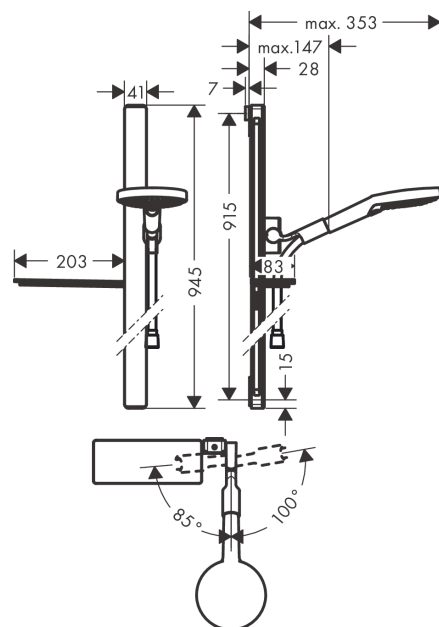

Raindance Select S
Shower set 120 3jet EcoSmart 9 l/min with shower bar 90 cm and shelf
 Finish: **Chrome** Article Number: **27649000**

Description

product features

- consists of: hand shower, shower bar, shower hose, slider, shelf
- shower head size: 125 mm
- spray type: Rain, RainAir, Whirl
- convenient spray selection via Select button
- shelf made of safety glass
- surface shelf: chrome
- 90° position adjustable hand shower holder, pivots left and right, up and down
- maximum flow rate at 3 bar: 8,5 l/min
- minimum flow pressure: 1,5 bar
- operating pressure: min. 1.5 bar/max. 6 bar
- pivot connector prevents hose from tangling
- wall mounting: screw fastening
- wall supports made of plastic
- wall bar type: flat aluminium profile with safety glass finish
- surface shower bar: chrome
- profile pipe: square
- pipe length: 945 mm
- bar width: 41 mm
- drilling distance 915 mm

Technology

Certificates / Sustainability

Product image

Scale drawing

Raindance Select S

Shower set 120 3jet EcoSmart 9 l/min with shower bar 90 cm and shelf

Finish: **Chrome** Article Number: **27649000**

Flowchart

The consumption was measured in combination with the appropriate fittings (thermostat/mixer/in-wall valve) to reflect actual application in practice.

The consumption was measured in combination with the appropriate fittings (thermostat/mixer/in-wall valve) to reflect actual application in practice.

Raindance Select S
Shower set 120 3jet EcoSmart 9 l/min with shower bar 90 cm and shelf
 Finish: **Chrome** Article Number: **27649000**

Installation examples