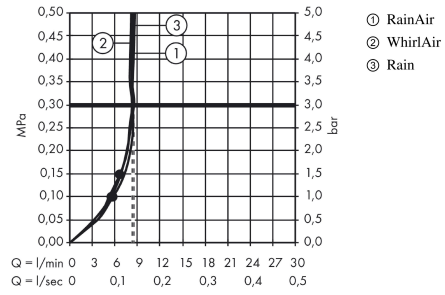

Raindance Select S
Shower set 120 3jet EcoSmart 9 l/min with shower bar 90 cm and shelf
 Finish: **Chrome** Article Number: **27649000**

Description

product features

- consists of: hand shower, shower bar, shower hose, slider, shelf
- shower head size: 125 mm
- spray type: Rain, RainAir, Whirl
- convenient spray selection via Select button
- shelf made of safety glass
- surface shelf: chrome
- 90° position adjustable hand shower holder, pivots left and right, up and down
- maximum flow rate at 3 bar: 8,5 l/min
- minimum flow pressure: 1,5 bar
- operating pressure: min. 1.5 bar/max. 6 bar
- pivot connector prevents hose from tangling
- wall mounting: screw fastening
- wall supports made of plastic
- wall bar type: flat aluminium profile with safety glass finish
- surface shower bar: chrome
- profile pipe: square
- pipe length: 945 mm
- bar width: 41 mm
- drilling distance 915 mm

Technology

Certificates / Sustainability

Product image

Scale drawing

Raindance Select S

Shower set 120 3jet EcoSmart 9 l/min with shower bar 90 cm and shelf

Finish: **Chrome** Article Number: **27649000**

Flowchart

The consumption was measured in combination with the appropriate fittings (thermostat/mixer/in-wall valve) to reflect actual application in practice.

The consumption was measured in combination with the appropriate fittings (thermostat/mixer/in-wall valve) to reflect actual application in practice.