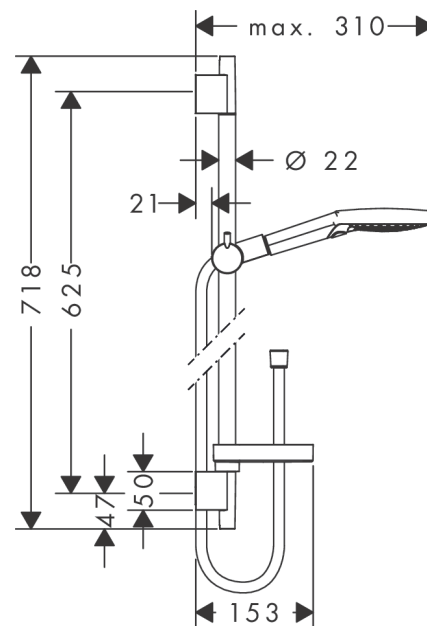

Raindance Select S

Shower set 120 3jet EcoSmart 9 l/min with shower bar 65 cm and soap dish

Surfaces: **White/Chrome** Article Number: **26632403**

Description

product features

- consists of: hand shower, shower bar, shower hose, slider, soap dish
- shower head size: 120 mm
- spray type: Whirl (massage spray), Rain, RainAir (rain spray enriched with air)
- convenient diversion via Select button
- 90° position adjustable hand shower holder, pivots left and right, up and down
- maximum flow rate at 3 bar: 9 l/min
- profile stand pipe: round
- wall supports of metal
- scope of supply: shower set, filter seal, mounting material, assembly instruction

Technology

Certificates

Product image

Scale drawing

Raindance Select S
Shower set 120 3jet EcoSmart 9 l/min with shower bar 65 cm and soap dish
 Surfaces: **White/Chrome** Article Number: **26632403**

Installation examples