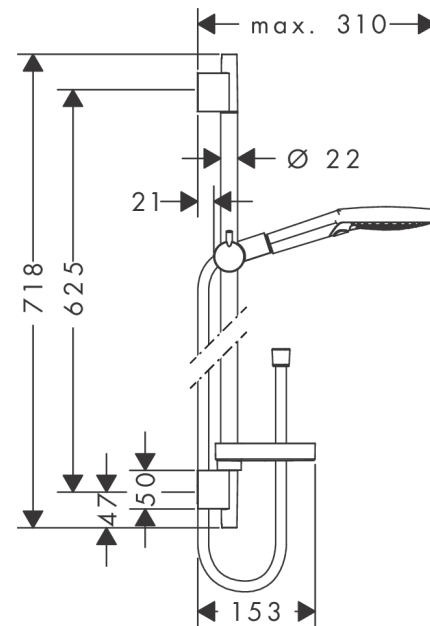

**Raindance Select S**

**Shower set 120 3jet EcoSmart 9 l/min with shower bar 65 cm and soap dish**

Surfaces: **Brushed Black Chrome** Article Number: **26632343**

Description

Technology

Certificates

Product image

Scale drawing

**Raindance Select S**  
**Shower set 120 3jet EcoSmart 9 l/min with shower bar 65 cm and soap dish**  
 Surfaces: **Brushed Black Chrome** Article Number: **26632343**

Installation examples