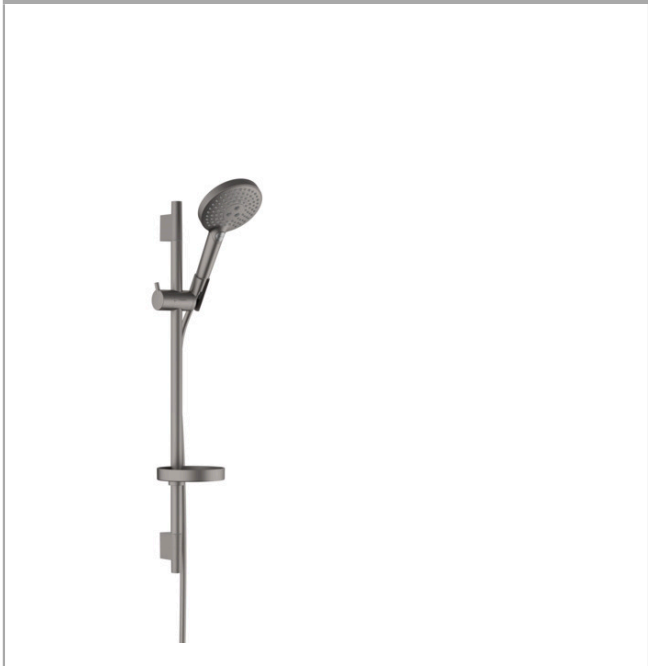

**Raindance Select S**

**Shower set 120 3jet EcoSmart 9 l/min with shower bar 65 cm and soap dish**

Surfaces: **Brushed Black Chrome** Article Number: **26632343**

Description

Technology

Certificates

Product image

Scale drawing

**Raindance Select S**  
**Shower set 120 3jet EcoSmart 9 l/min with shower bar 65 cm and soap dish**  
 Surfaces: **Brushed Black Chrome** Article Number: **26632343**

Installation examples