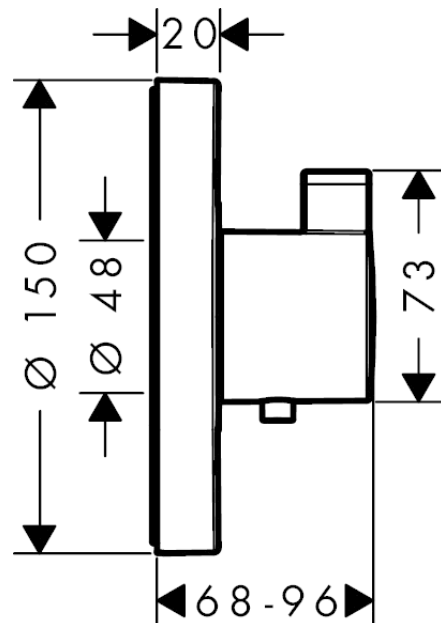

ShowerSelect S
Thermostat HighFlow for concealed installation
 Surfaces: **Chrome** Article Number: **15741003**

Description

product features

- maximum flow rate at 3 bar: 59 l/min
- flow rate upper outlet: 42 l/min
- flow rate lower outlet: 42 l/min
- safety lock at 40° C
- connection type: basic set
- min. operating pressure: 1 bar
- max. operating pressure: 10 bar
- dirt filter included
- scope of supply: Thermostat, mixing unit, mounting material, assembly instruction
- not included: basic set

Certificates

Product image

Scale drawing

Flowchart