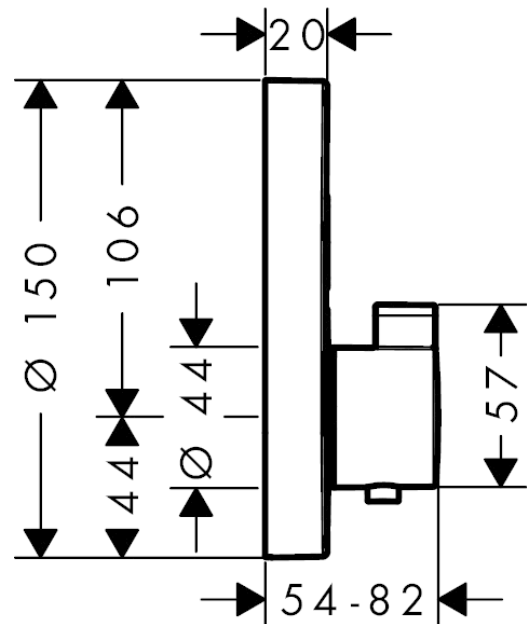

ShowerSelect S
Thermostat for concealed installation for 2 functions
 Surfaces: **Chrome** Article Number: **15743003**

Description

product features

- 2 functions
- Select push-button on/off control for 2 outlets
- simultaneous use of several outlets
- flow rate upper outlet: 25 l/min
- flow rate lower outlet: 23 l/min
- safety lock at 40° C
- connection type: basic set
- min. operating pressure: 1 bar
- max. operating pressure: 10 bar
- Button: Thermostat is delivered with buttons hand shower and Rain large
- scope of supply: Thermostat, mixing unit, mounting material, assembly instruction
- not included: basic set

Technology

Certificates

Product image

Scale drawing

ShowerSelect S

Thermostat for concealed installation for 2 functions

Surfaces: **Chrome** Article Number: **15743003**

Flowchart