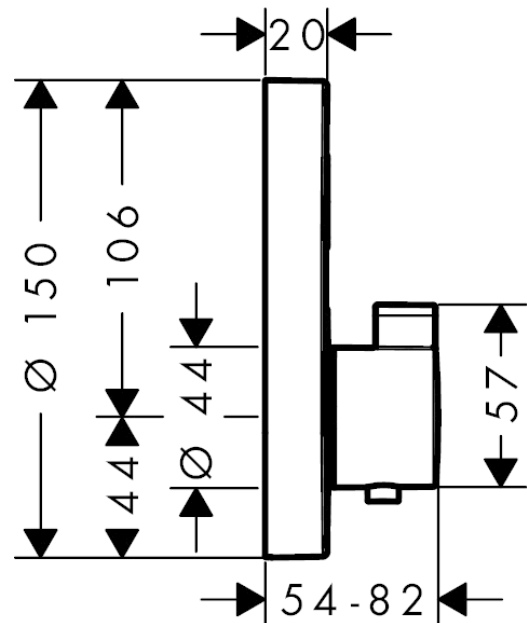

### Description

**product features**

- 1 function
- Select push-button on/off control for 1 outlet
- min. operating pressure: 1 bar
- max. operating pressure: 10 bar
- safety lock at 40° C
- connection type: basic set
- Button: Thermostat is delivered with button On/Off
- scope of supply: handle, sleeve, escutcheon, mixing unit

### Scale drawing