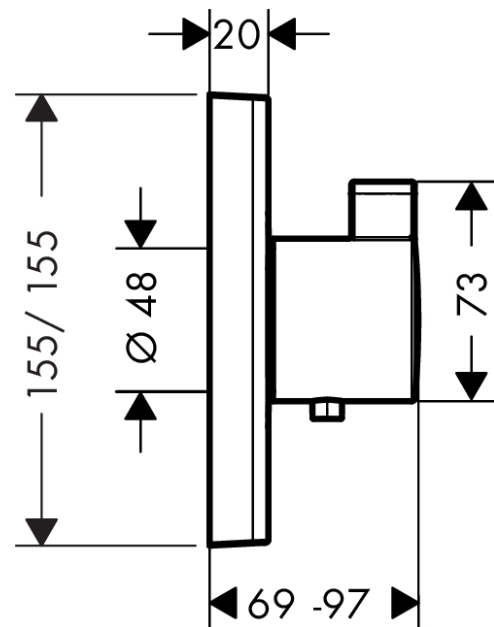

**ShowerSelect**  
**Thermostat HighFlow for concealed installation**  
 Surfaces: **Chrome** Article Number: **15760003**

### Description

**product features**

- safety lock at 40° C
- connection type: basic set
- scope of supply: handle, sleeve, escutcheon, mixing unit

### Scale drawing