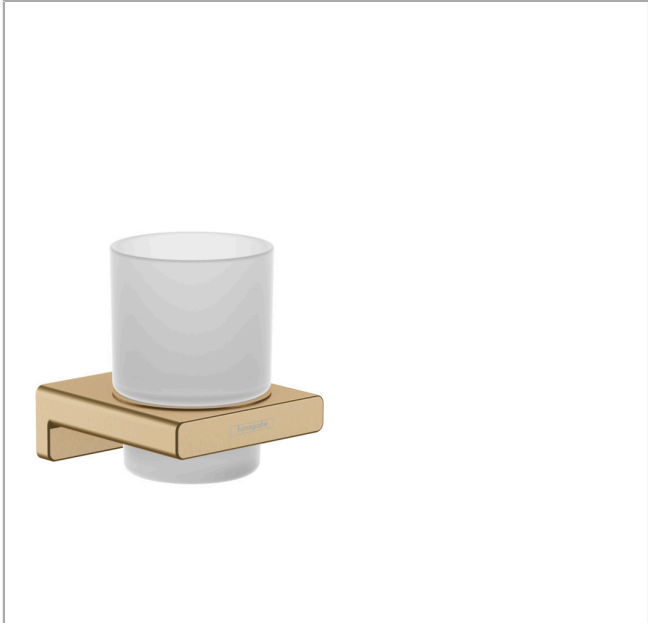

**AddStoris**  
**Toothbrush tumbler**  
 Surfaces: **Brushed Bronze** Article Number: **41749140**

Description

Design awards

reddot winner 2021

Product image

Scale drawing