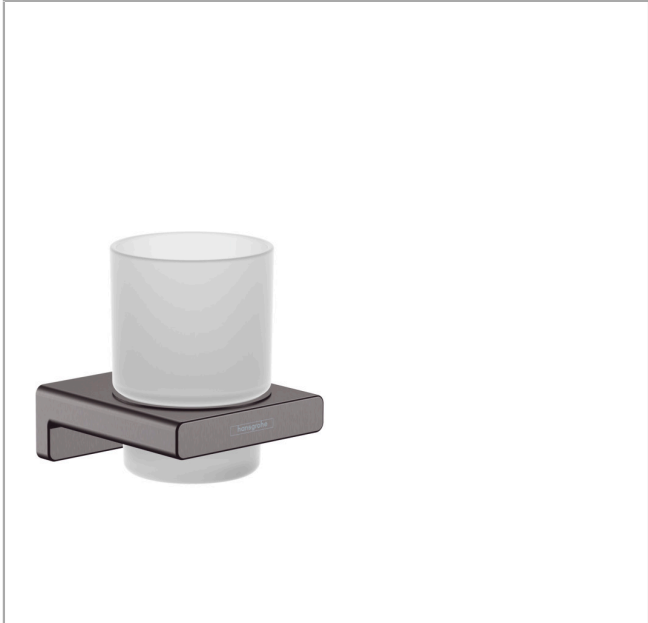

**AddStoris**  
**Toothbrush tumbler**  
 Surfaces: **Brushed Black Chrome** Article Number: **41749340**

Description

Design awards

reddot winner 2021

Product image

Scale drawing