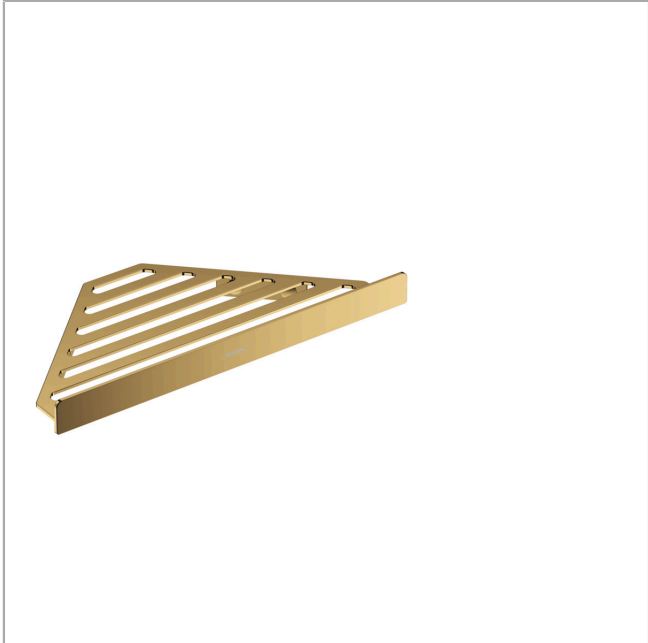

**AddStoris**  
**Corner basket**  
 Surfaces: **Polished Gold Optic**    Article Number: **41741990**

Description

Design awards

reddot winner 2021

Product image

Scale drawing