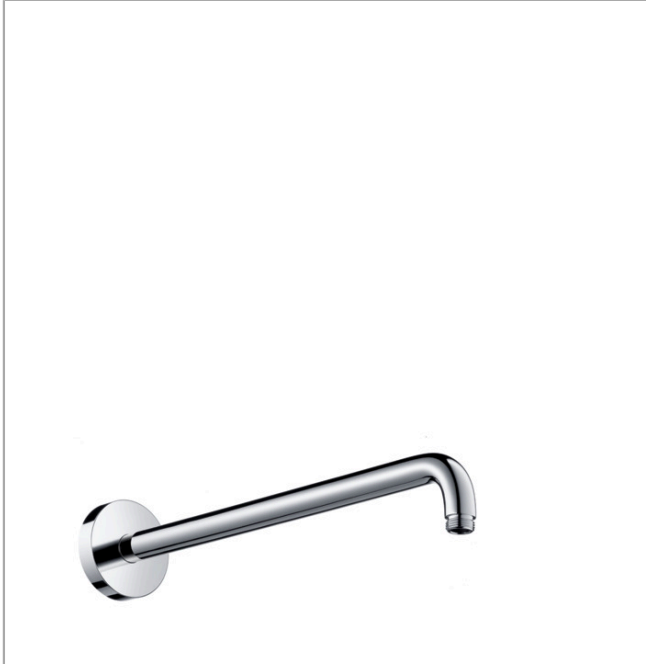

Shower arm 38.9 cmSurfaces: **Chrome** Article Number: **27413003****Description****product features**

- length: 389 mm
- version: 90° angle

Product image**Scale drawing**