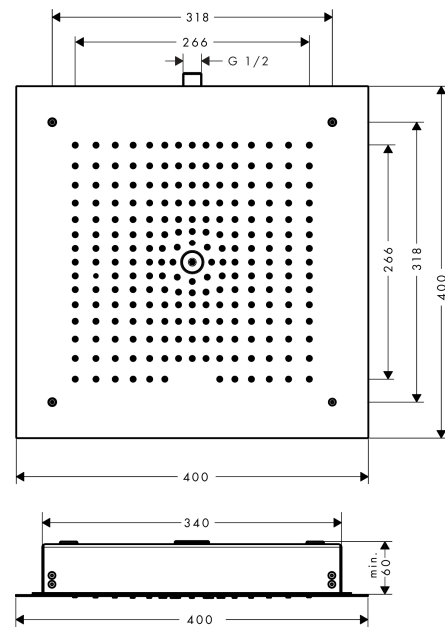

#### product features

- spray type: RainAir (rain spray enriched with air)
- shower head size: 400 x 400 mm
- maximum flow rate at 3 bar: 9 l/min
- flow rate RainAir spray (at 3 bar): 8 l/min
- material spray disc: metal
- installation: flush with the ceiling
- scope of supply: overhead shower, mounting material, assembly instruction
- not included: basic set

### Scale drawing