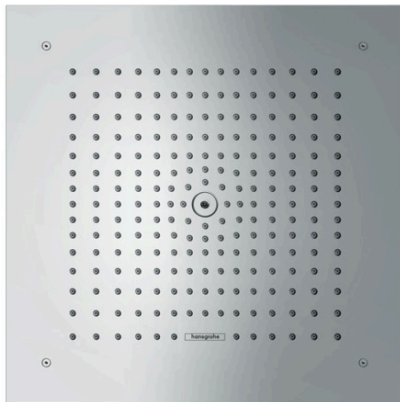

Raindance E

Overhead shower 400/400 1jet EcoSmart 9 l/min

Surfaces: **Chrome** Article Number: **26253000**

Description

product features

- spray type: RainAir (rain spray enriched with air)
- shower head size: 400 x 400 mm
- maximum flow rate at 3 bar: 9 l/min
- flow rate RainAir spray (at 3 bar): 8 l/min
- material spray disc: metal
- installation: flush with the ceiling
- scope of supply: overhead shower, mounting material, assembly instruction
- not included: basic set

Technology

Certificates

Product image