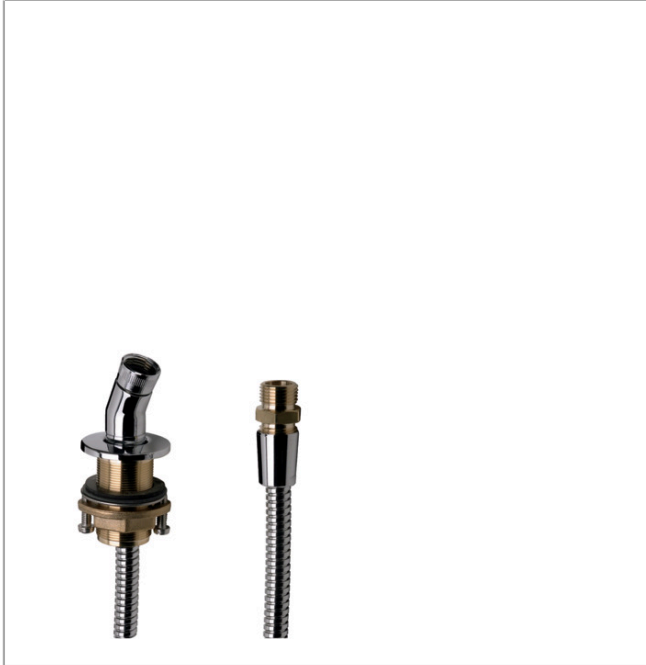

Shower holder rim mounted

Surfaces: **Chrome** Article Number: **28307000**

Description

product features

- consists of: shower holder, shower hose
- scope of supply: shower holder, mounting material, assembly instruction

Product image

Scale drawing