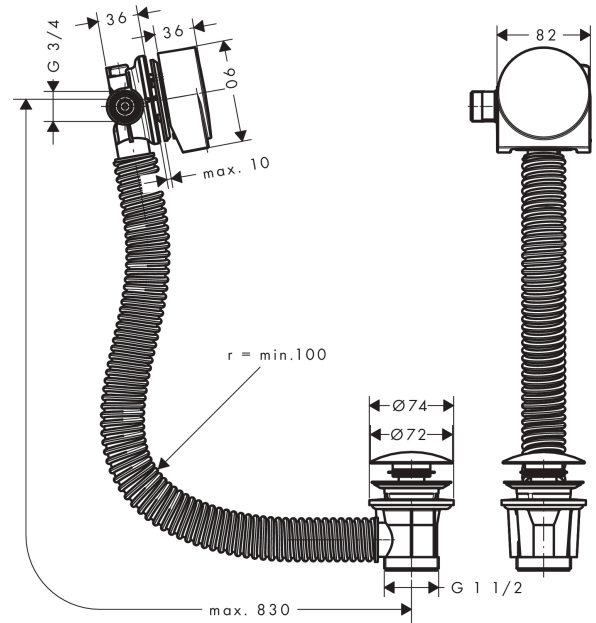

Exafill

Bathtub filler and push-open waste set

Surfaces: **Chrome** Article Number: **58129003**

Description

product features

- consists of: finish set, waste set
- suitable for standard bath tubs
- supply hose water connection left DN20

Certificates

Product image

Scale drawing

Flowchart