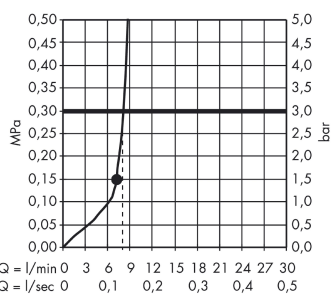

Flowchart

The consumption was measured in combination with the appropriate fittings (thermostat/mixer/in-wall valve) to reflect actual application in practice.