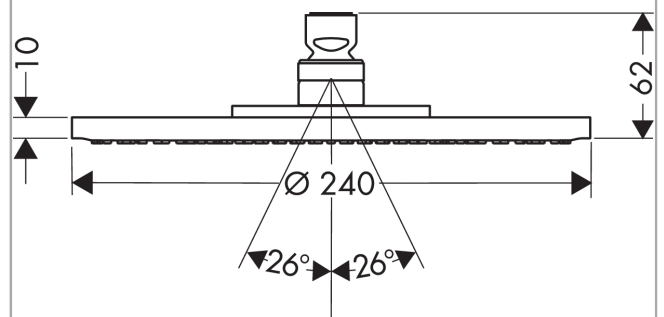

Raindance

Overhead shower 240 1jet

Surfaces: **Chrome** Article Number: **27461003**

Description

product features

- spray type: RainAir XL
- shower head size: 240 mm
- flow rate RainAir spray (at 3 bar): 9 l/min
- installation: wall
- scope of supply: overhead shower, filter seal, assembly instruction

Technology

Certificates

Product image

Scale drawing