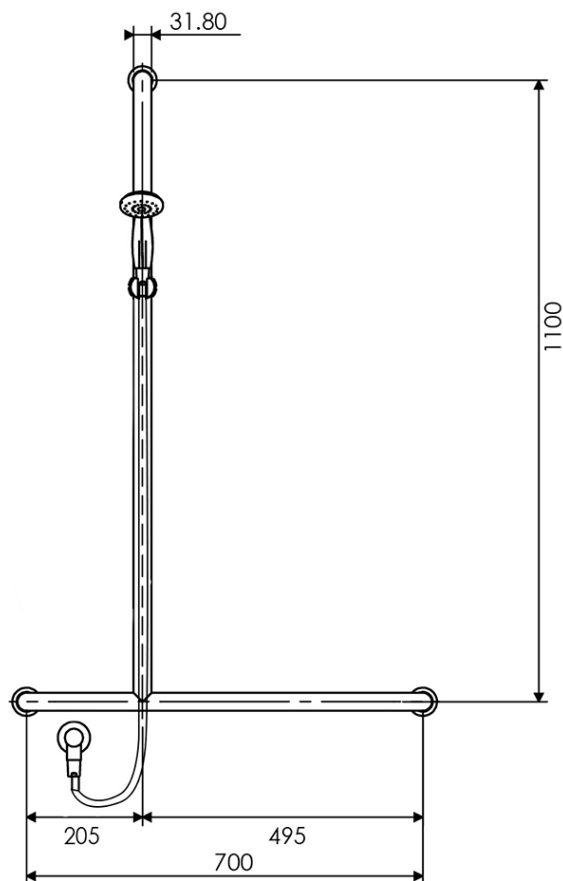

Ecojet Classic 32mm Inverted T Shower Rail Set

Left Hand

Product Image

Product Details

Code: 643129LHB
Brand: Hansa
Range: Ecojet Classic
Warranty: 15 Years*
WELS: 3 Star 9 LPM, Reg #: S12224 (V)

Additional Features

Technical Specification

Required Product
Compliant Mixer

Recommended Products
Matching Advantage Grab Rails

Additional Notes

- AdvantageSeal Flange
- Polished SS Rail
- Concealed Fixings
- Ecojet Classic 95 Handpiece

Installation Instructions

* Shower to be installed to AS1428.1-2009 & AS3500 compliance requirements

*Please visit argentaust.com.au/warranty to view the full warranty

Note: All dimensions are in millimetres and are subject to normal manufacturing variations. Always use the physical product measurements for cut-outs and rough-ins as the technical details shown may differ from the actual product. Use acetic cured silicone sealant. Do not use epoxy type adhesives. Clean with damp cloth. Do not use abrasive cleaners, liquids or pastes.