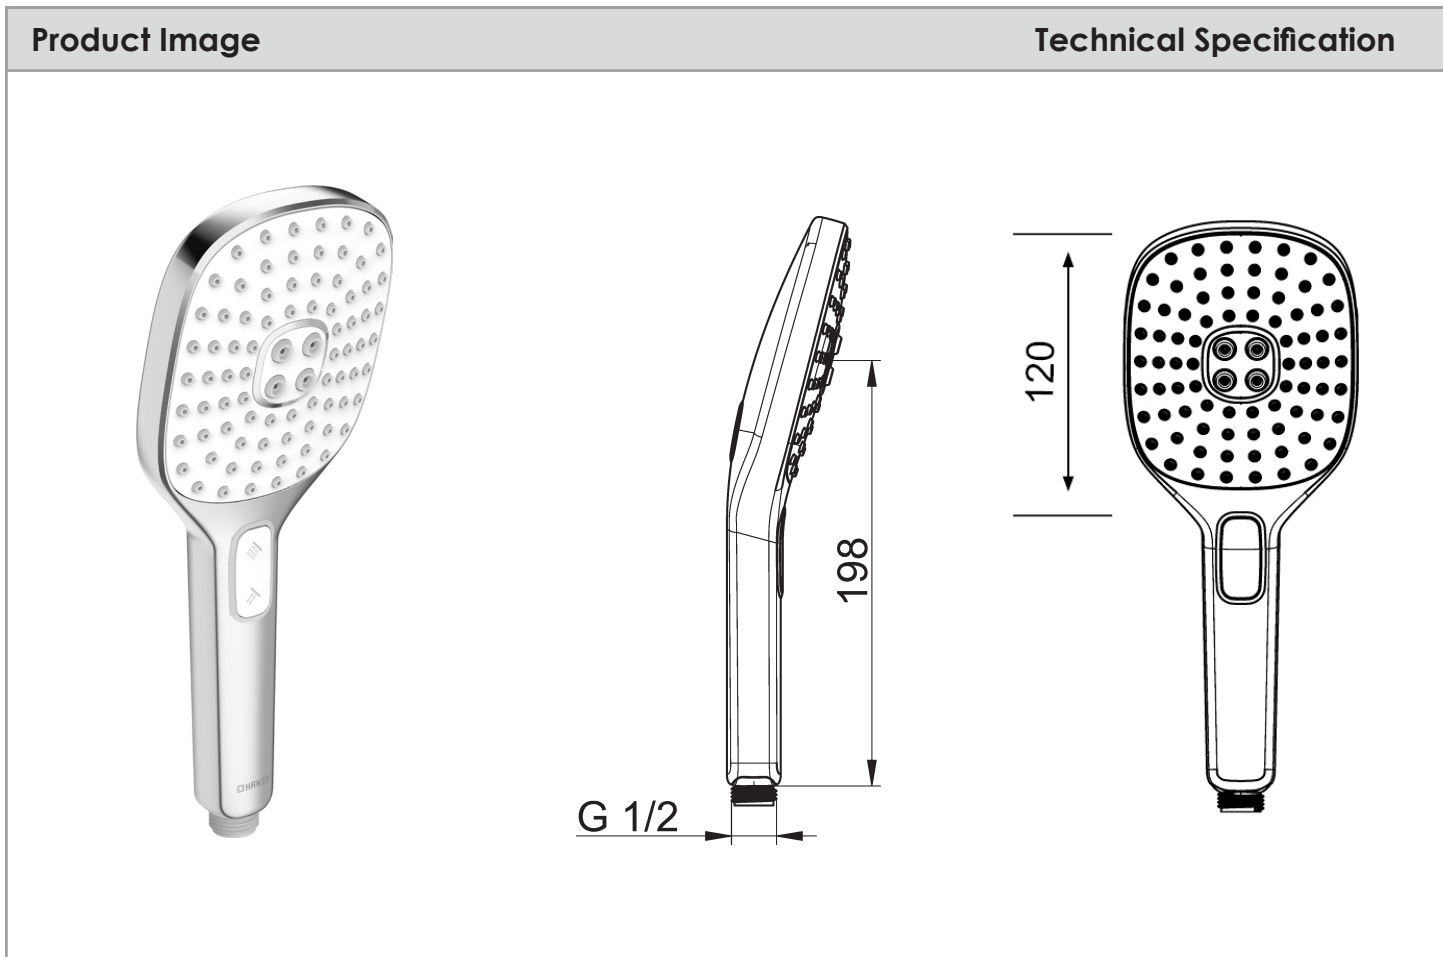

HANSA ACTIVEJET TRIO 120 SQUARE HANDPIECE

Description
<p>Hansa ActiveJet Trio 120 Square Handpiece 3 Function Handpiece WELS 3 Star / 9Lpm</p> <p>843302000037</p>

Additional Information
<ul style="list-style-type: none"> - 15 Year Warranty* Conditions Apply - German Engineered - Limescale protection technology - Cool touch <div style="display: flex; justify-content: space-between; align-items: center;"> <div data-bbox="885 1736 1061 1915">  </div> <div data-bbox="1348 1680 1500 1915">  </div> </div>