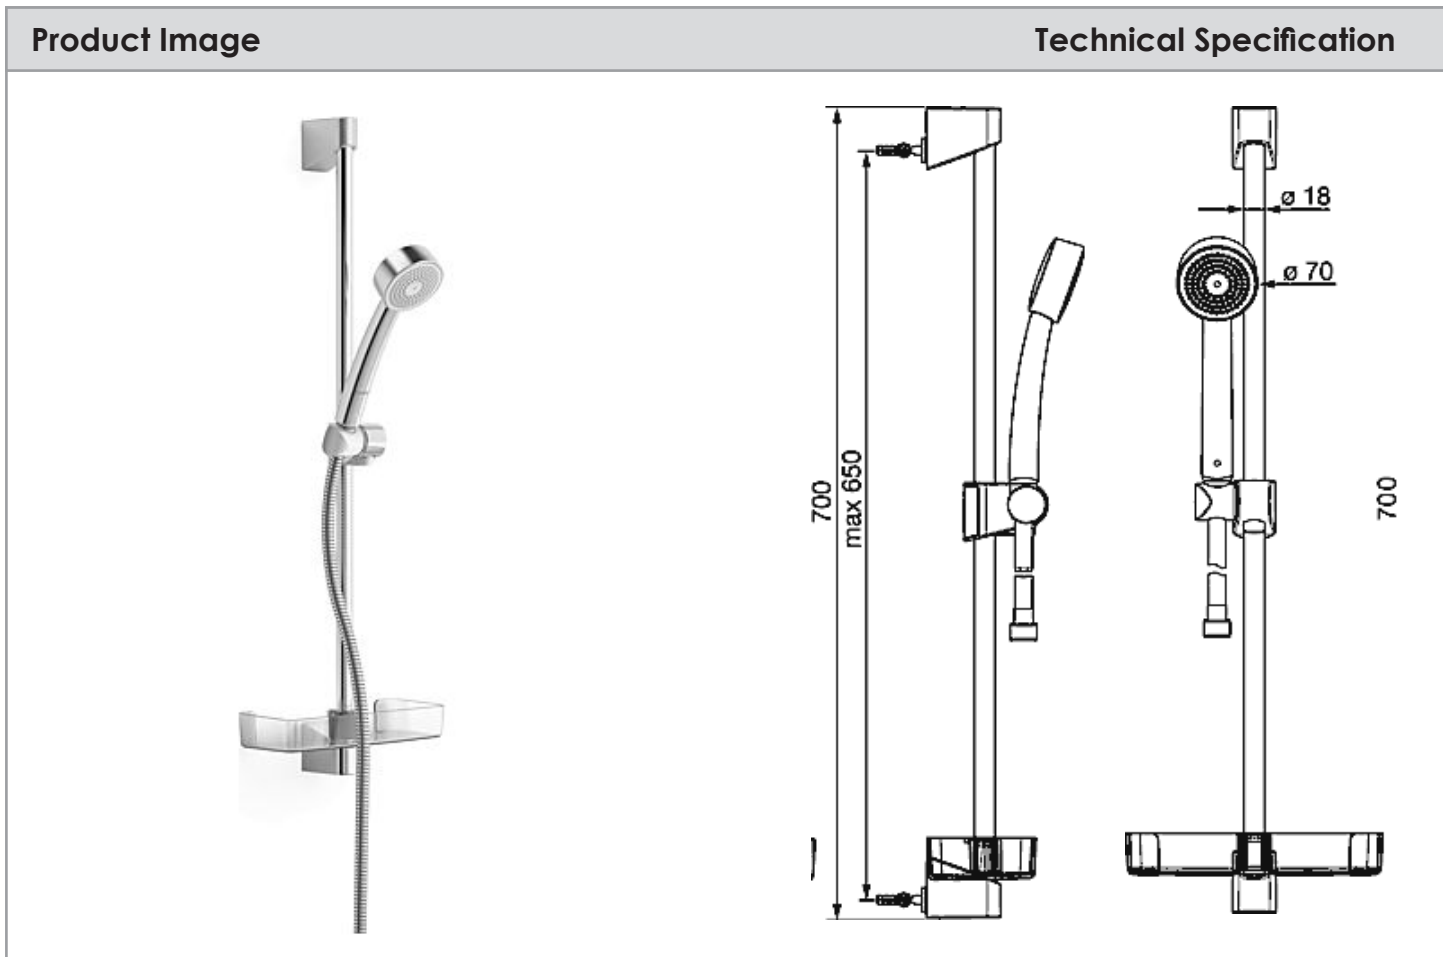

HANSAECOJET NEU CLASSIC 70/650 SHOWER RAIL SET

Description

HansEcoJet Neu Classic 70/650 Shower Rail Set
 1 Function Handpiece
 WELS 3 Star / 9Lpm

44780211B

Additional Information

- 15 Year Warranty* Conditions Apply
- German Engineered
- Includes Soap Dish
- Limescale protection technology
- Cool Touch