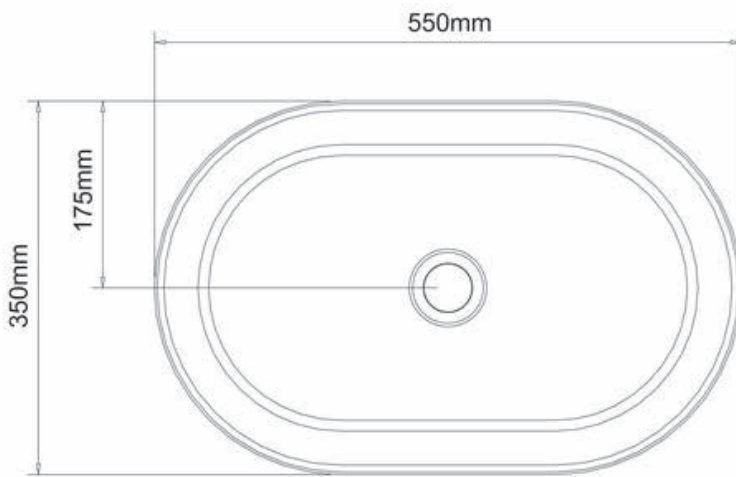

GARETH
ASHTON

26313P

FORMOSA CLEARSTONE MATT BASIN
WITH CHROME WASTE

P: 1800 809 143

E: mail@abey.com.au

W: www.abey.com.au