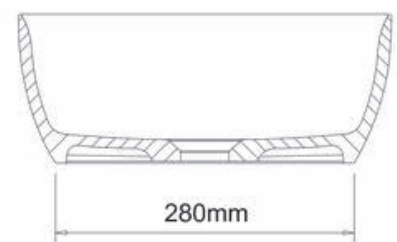

GARETH
ASHTON

26313P

FORMOSA CLEARSTONE MATT BASIN
WITH CHROME WASTE

P: 1800 809 143

E: mail@abey.com.au

W: www.abey.com.au