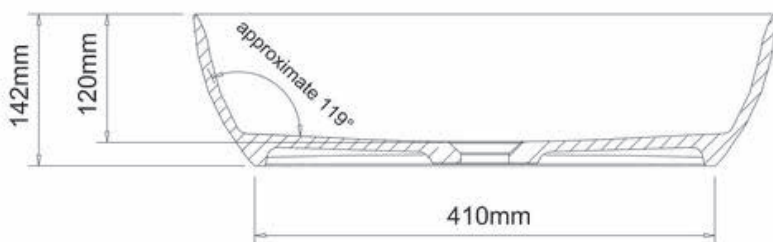

GARETH
ASHTON

26313P

FORMOSA CLEARSTONE MATT BASIN
WITH CHROME WASTE

P: 1800 809 143

E: mail@abey.com.au

W: www.abey.com.au