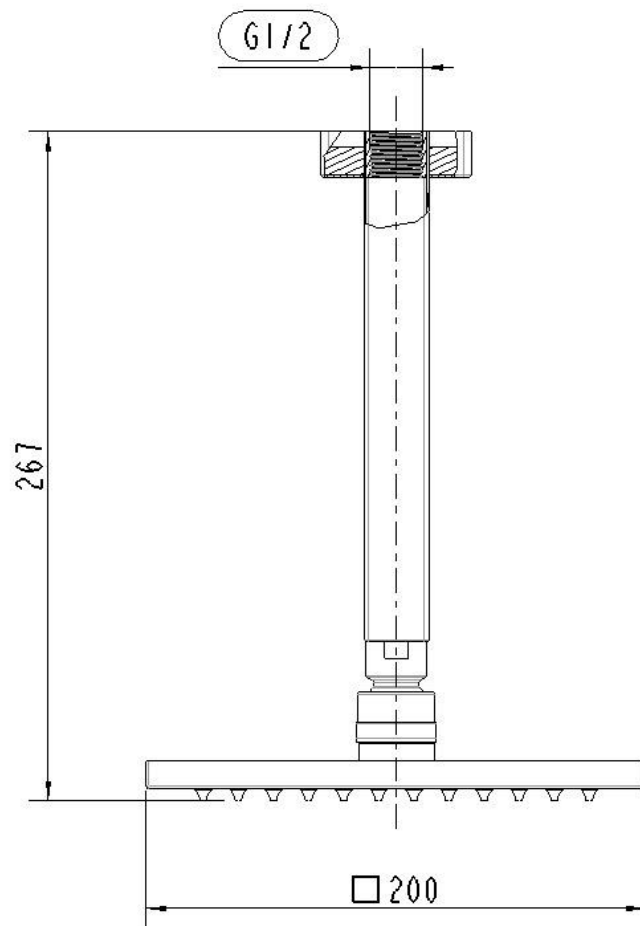

GARETH
ASHTON

2SVSQ

BRASS SQUARE VERTICAL SHOWER

WELS Rating 3 Star 9.0L/min

WELS Registration #S13954 (Chrome) #S13954(v) (Finishes)

AVAILABLE IN

2SVSQ
(CHROME)

2SVSQ-B
(BLACK)