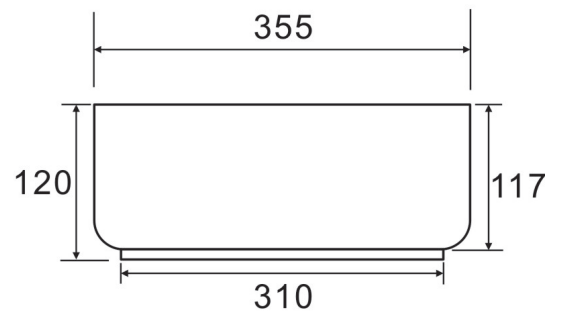

123389

POCO ROUND GLOSS COUNTERTOP BASIN WHITE GLOSS

TOP_VIEW

SIDE_VIEW

FRONT_VIEW