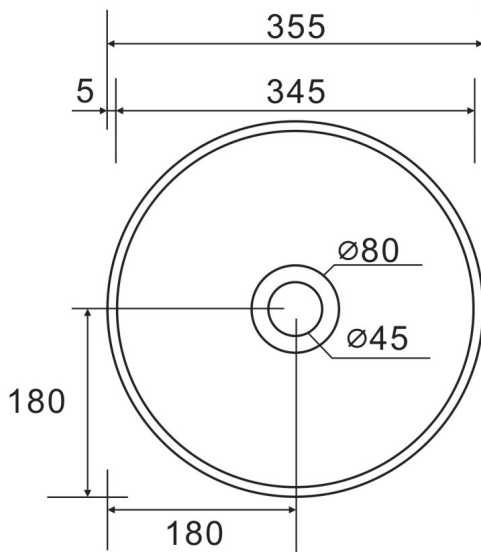

123389

POCO ROUND GLOSS COUNTERTOP BASIN WHITE GLOSS

TOP_VIEW

SIDE_VIEW

FRONT_VIEW