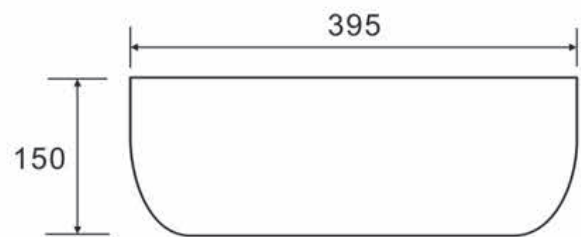

123391

POCO COUNTERTOP BASIN

TOP_VIEW

SIDE_VIEW

FRONT_VIEW