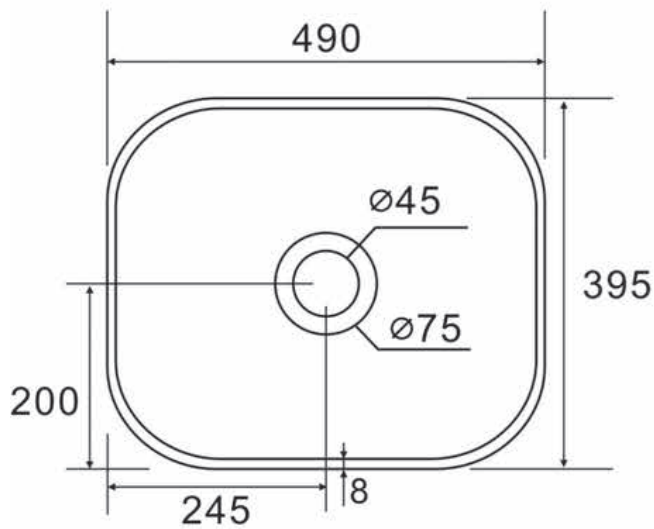

123391

POCO COUNTERTOP BASIN

TOP_VIEW

SIDE_VIEW

FRONT_VIEW