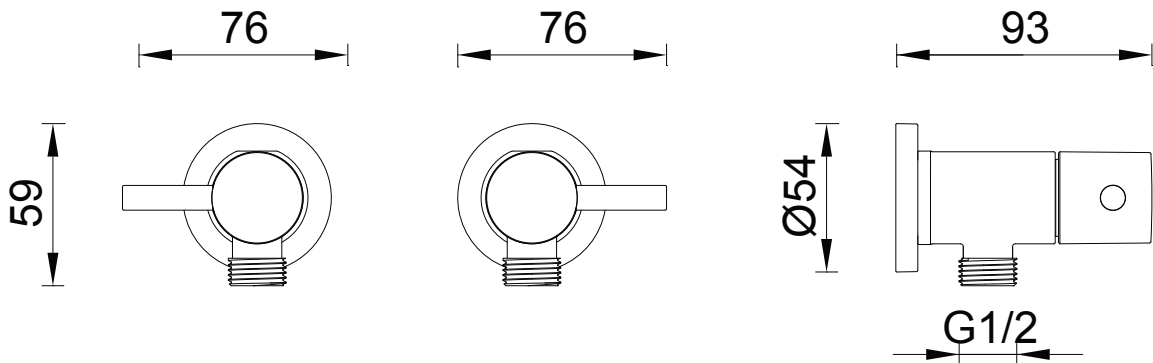

GARETH
ASHTON

3WMS

LUCIA WASHING MACHINE STOPS

AVAILABLE IN

P: 1800 809 143

E: mail@abey.com.au

W: www.abey.com.au