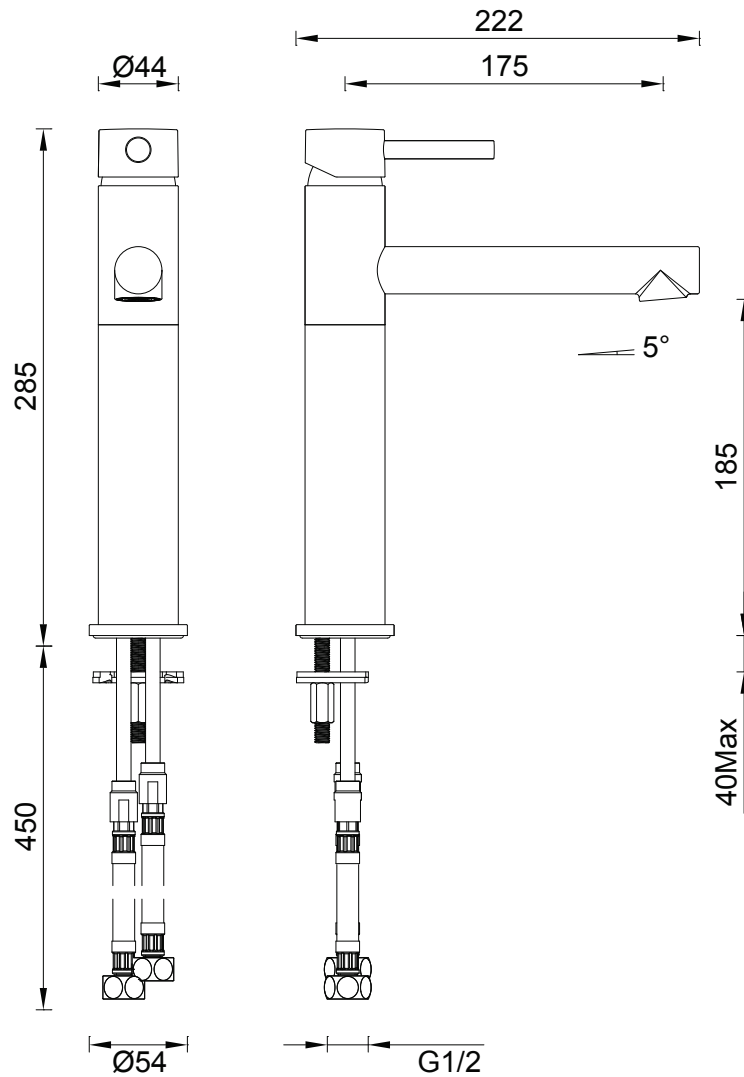

GARETH
ASHTON

3B2

LUCIA HIGH BASIN MIXER

WELS Rating 4 Star 6.5L/min

WELS Registration #T18695 (Chrome) #T18695(v) (Finishes)

AVAILABLE IN

3B2
(CHROME)

3B2-B
(BLACK)