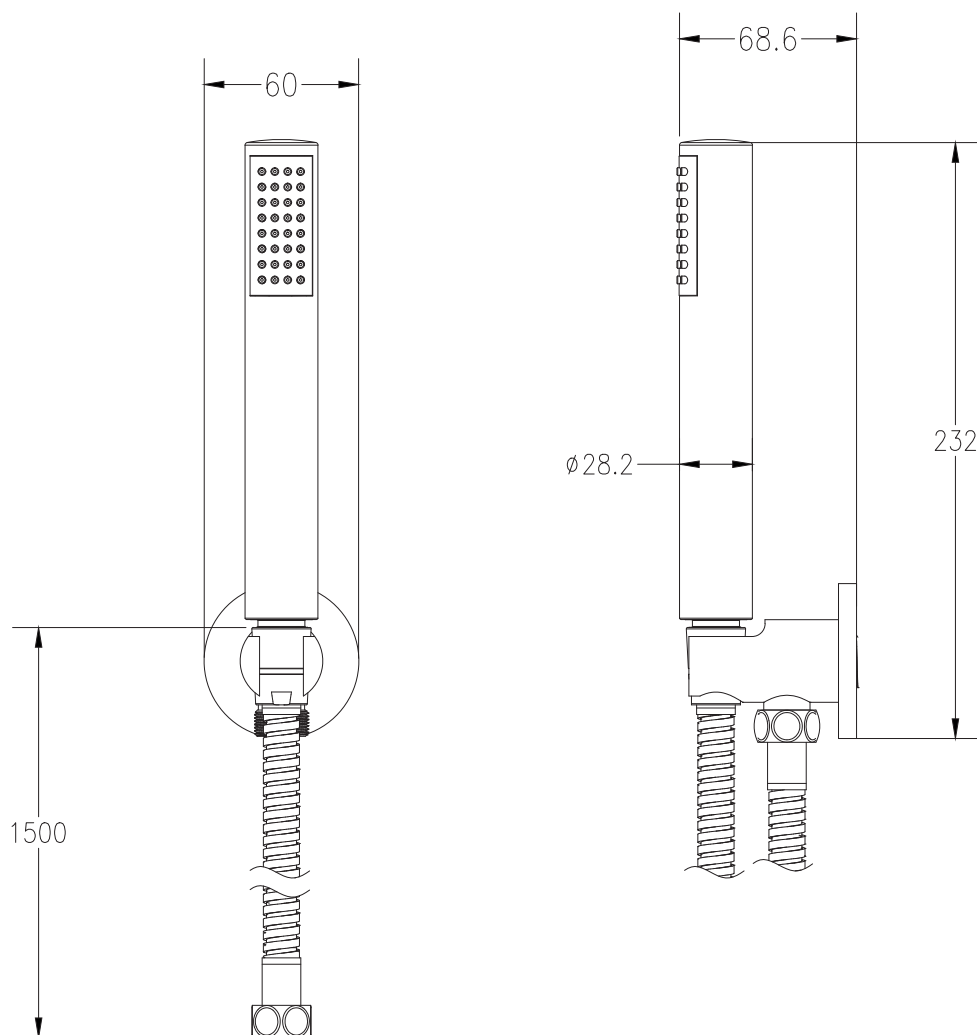

### FIXED HAND SHOWER

WELS Rating 3 Star 8.0L/min

WELS Registration #S13138 (Chrome) #S13138(v) (Finishes)