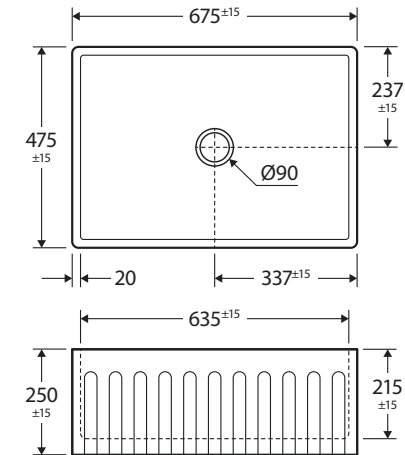

Charlton

SINGLE BUTLER SINK

SMALL

Features

- Fluted or flat front surface (reversible)
- Glazed on all sides
- Made from fine fire clay ceramic using high quality European materials
- Requires basket waste (A3SS/A3CM/A3RB; sold separately)
- Undermount or flushmount installation
- Capacity: 54L

Optional Accessories

- Sink Protector (A29)

Please note: Butler sink measurements shown are a guide only. For installation, measurements must be taken from physical product received.

Available in

Gloss White
68700

While we aim to ensure specifications are correct at the time of publication, Fienza reserves the right to make modifications without prior notice. Physical colour may vary from image shown. All measurements are shown in millimetres. For fire clay ceramic products, please allow +/- 15 mm tolerance for manufacturing variance. Always use physical product measurements for mark-ups and roughing-in as the technical drawing may differ from actual product received.