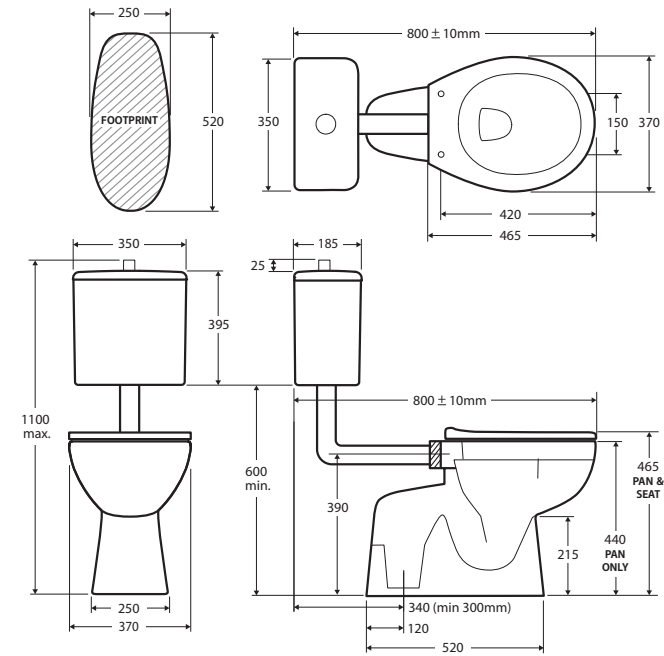

# Stella Senior ADJUSTABLE LINK TOILET SUITE

## Features

- Extra height, boxed rim pan
- Gloss white finish
- Chrome, easy-push flush buttons
- UF soft close seat with connector and flush pipe
- High quality, R&T flush mechanism
- Left or right bottom inlet
- Concealed S-Trap only, 300-340 mm set-out
- Includes concealed floor fixing screws
- **WELS 4 Star rated, 4.4L/3L (3.3L average flush)**

## Available in

S-Trap 300-340  
**K001S**