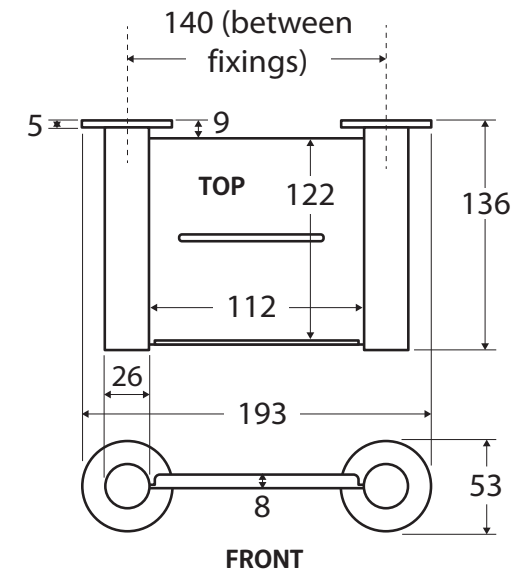

Hustle

SOAP SHELF

Features

- Integrated shelf-lip
- Drainage channel
- Made from solid brass
- High-strength mounting brackets
- Matching mixers, showers and bath outlets available

Please Note: This product may have a visible Fienza or Watermark logo.

While we aim to ensure specifications are correct at the time of publication, Fienza reserves the right to make modifications without prior notice. Physical colour may vary from image shown. All measurements are shown in millimetres. Always use physical product measurements for mark-ups and roughing-in as the technical drawing may differ from actual product received.