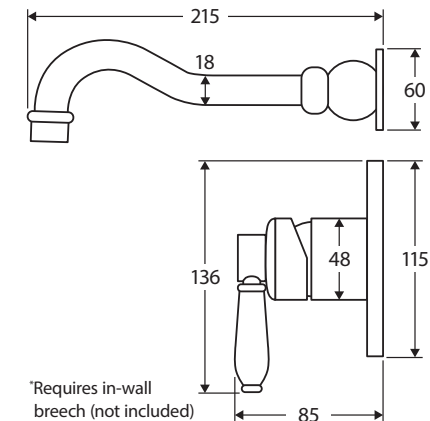

Eleanor

WALL BASIN/BATH MIXER SET

Features

- Modern vintage style
- Includes basin aerator and free-flow aerator for baths
- Available in four finishes
- Choice of two handle finishes
- Made from solid brass
- Quality European cartridges
- PEX split-resistant flexible hoses
- Requires in-wall breech (not included)
- **WELS 5 Star rated, 5L/min**

While we aim to ensure specifications are correct at the time of publication, Fienza reserves the right to make modifications without prior notice. Physical colour may vary from image shown. All measurements are shown in millimetres. Always use physical product measurements for mark-ups and roughing-in as the technical drawing may differ from actual product received.