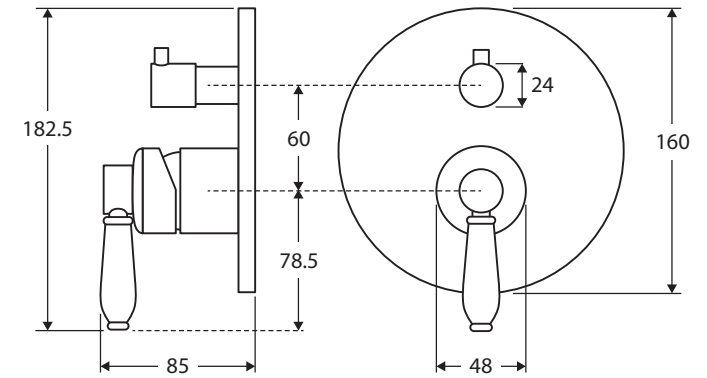

Polished
Chrome

202102CC

PVD
Brushed Nickel

202102NN

Electroplated
Matte Black

202102BL

PVD
Urban Brass

202102UU

Chrome, White
Ceramic Handle

202102

Brushed Nickel, White
Ceramic Handle

202102BN

Matte Black, White
Ceramic Handle

202102BK

Urban Brass, White
Ceramic Handle

202102UB

Cleaning & Care

- Regularly clean with mild soapy water using a microfibre cloth.
- In highly polluted or coastal locations, we recommend cleaning 2-3 times per week.
- Do not use harsh detergents, bleach, cream cleaners or citrus based cleaners. These substances are abrasive and will damage the surface.
- Do not use undue pressure and wipe in one direction only.

While we aim to ensure specifications are correct at the time of publication, Fienza reserves the right to make modifications without prior notice. Physical colour may vary from image shown. All measurements are shown in millimetres. Always use physical product measurements for mark-ups and roughing-in as the technical drawing may differ from actual product received.