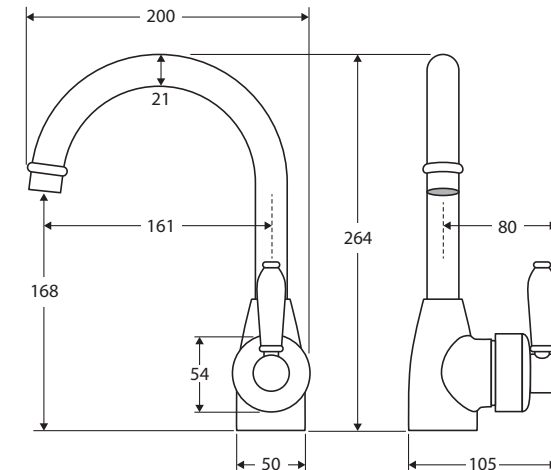

Polished
Chrome
202104CC

PVD
Brushed Nickel
202104NN

Electroplated
Matte Black
202104BL

PVD
Urban Brass
202104UU

Chrome, White
Ceramic Handle
202104

Brushed Nickel, White
Ceramic Handle
202104BN

Matte Black, White
Ceramic Handle
202104BK

Urban Brass, White
Ceramic Handle
202104UB

Cleaning & Care

- Regularly clean with mild soapy water using a microfibre cloth.
- In highly polluted or coastal locations, we recommend cleaning 2-3 times per week.
- Do not use harsh detergents, bleach, cream cleaners or citrus based cleaners. These substances are abrasive and will damage the surface.
- Do not use undue pressure and wipe in one direction only.

While we aim to ensure specifications are correct at the time of publication, Fienza reserves the right to make modifications without prior notice. Physical colour may vary from image shown. All measurements are shown in millimetres. Always use physical product measurements for mark-ups and roughing-in as the technical drawing may differ from actual product received.