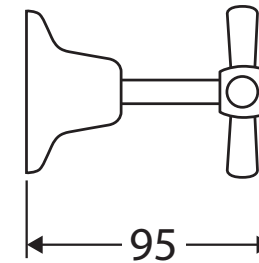

## WALL TOP ASSEMBLIES

### Features

- Made from solid brass
- Jumper valve
- Set of wall tap assemblies
- WELS rating not required

**Please note:** This product may have a visible Fienza or Watermark logo.

While we aim to ensure specifications are correct at the time of publication, Fienza reserves the right to make modifications without prior notice. Physical colour may vary from image shown. All measurements are shown in millimetres. Always use physical product measurements for mark-ups and roughing-in as the technical drawing may differ from actual product received.