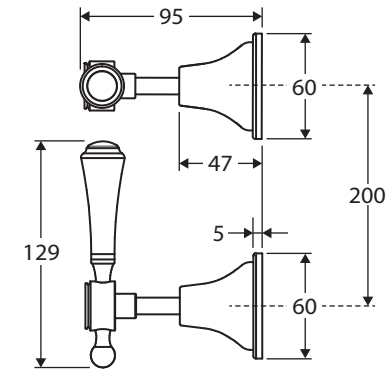

Lillian Lever

WALL TOP ASSEMBLIES

Features

- Vintage lever handle design
- Choice of two handle finishes
- Made from solid brass
- ¼ turn ceramic disc
- Set of two taps
- WELS rating not required

Please note: This product may have a visible Fienza or Watermark logo.

While we aim to ensure specifications are correct at the time of publication, Fienza reserves the right to make modifications without prior notice. Physical colour may vary from image shown. All measurements are shown in millimetres. Always use physical product measurements for mark-ups and roughing-in as the technical drawing may differ from actual product received.