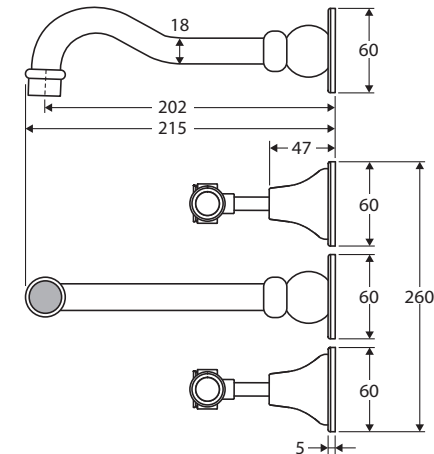

Lillian Lever

BASIN/BATH WALL SET

Features

- Vintage lever handle design
- Choice of two handle finishes
- Includes basin aerator and free-flow aerator for baths
- Fixed outlet position
- Made from solid brass
- ¼ turn ceramic disc
- **WELS 5 Star rated, 5L/min**

Please note: This product may have a visible Fienza or Watermark logo.