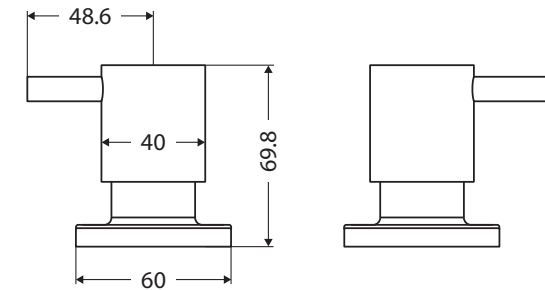

Isabella

WALL TOP ASSEMBLIES

Features

- Pin lever handle design
- Made from solid brass
- ¼ Turn ceramic disc
- Set of wall tap assemblies
- WELS rating not required

Please note: This product may have a visible Fienza or Watermark logo.

While we aim to ensure specifications are correct at the time of publication, Fienza reserves the right to make modifications without prior notice. Physical colour may vary from image shown. All measurements are shown in millimetres. Always use physical product measurements for mark-ups and roughing-in as the technical drawing may differ from actual product received.