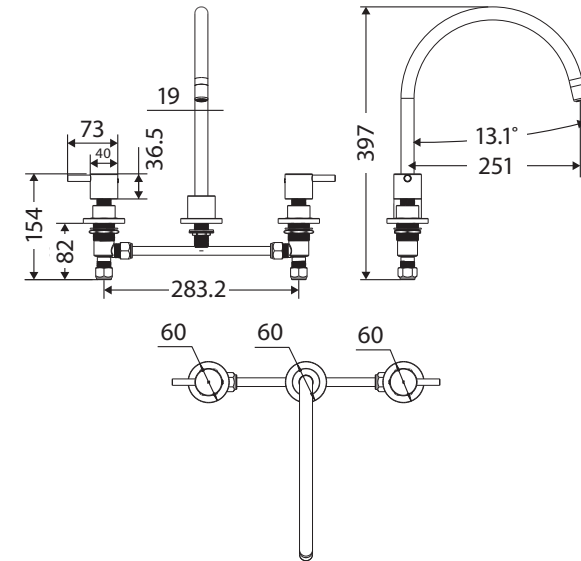

Isabella SINK SET

Features

- Pin lever handle design
- Made from solid brass
- ¼ Turn ceramic disc
- Three-piece set
- Swivel function
- Concealed aerator
- Designed for kitchen and laundry
- **WELS 4 Star rated, 7.5L/min**

Please note: This product may have a visible Fienza or Watermark logo.

Available in

Chrome
B09D

Cleaning & Care

- Regularly clean with mild soapy water using a microfibre cloth.
- In highly polluted or coastal locations, we recommend cleaning 2-3 times per week.
- Do not use harsh detergents, bleach, cream cleaners or citrus based cleaners. These substances are abrasive and will damage the surface.
- Do not use undue pressure and wipe in one direction only.

While we aim to ensure specifications are correct at the time of publication, Fienza reserves the right to make modifications without prior notice. Physical colour may vary from image shown. All measurements are shown in millimetres. Always use physical product measurements for mark-ups and roughing-in as the technical drawing may differ from actual product received.