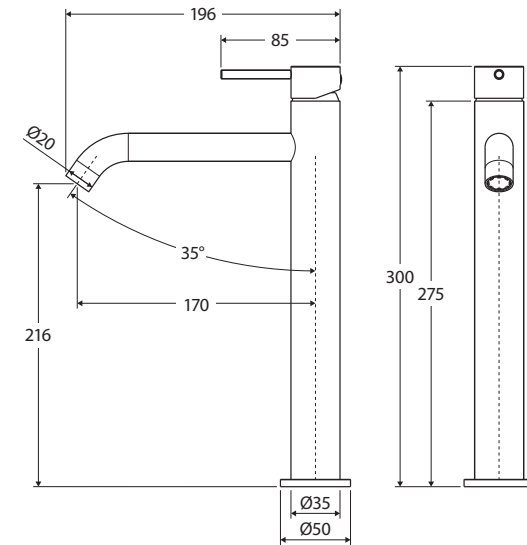

Kaya® TALL BASIN MIXER

Features

WELS 5 Star rated, 5L/min

- Round, pin lever handle design
- Curved outlet
- Made from solid brass
- High quality European cartridge (25 mm)
- PEX split-resistant hoses

Please note: This product may have a visible Fienza or Watermark logo.

While we aim to ensure specifications are correct at the time of publication, Fienza reserves the right to make modifications without prior notice. Physical colour may vary from image shown. All measurements are shown in millimetres. Always use physical product measurements for mark-ups and roughing-in as the technical drawing may differ from actual product received.