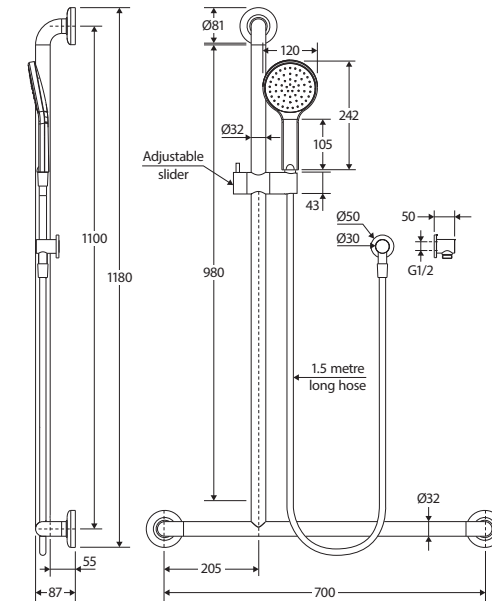

Hustle Care INVERTED T RAIL SHOWER

Features

- Electroplated matte black finish
- **WELS 3 Star rated, 9L/min**

Rail:

- Slider to adjust height and angle of hand shower
- Backflow prevention dual check/non-return valve
- Made from stainless steel
- ABS slider
- Deluxe stainless steel elbow
- 1.5 metre matte black PVC hose

KAYA Hand Piece (MSH115B):

- Single water-flow setting
- Easy to clean TPR nozzles
- Made from ABS

Please note: This product may have a visible Watermark logo.

Available in

Left-Hand
444113BLH

Right-Hand
444113BRH

While we aim to ensure specifications are correct at the time of publication, Fienza reserves the right to make modifications without prior notice. Physical colour may vary from image shown. All measurements are shown in millimetres. Always use physical product measurements for mark-ups and roughing-in as the technical drawing may differ from actual product received.