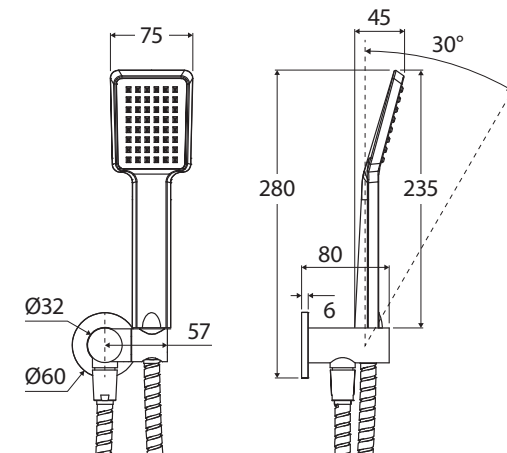

Koko®

HAND SHOWER

ROUND PLATE

Features

- Designed to complement the shower or bath
- All-in-one water inlet and mounting bracket
- Tilt function
- Made from solid brass
- 1.5 metre stainless steel flexible hose (PVC on matte black model)
- **WELS 3 Star rated, 9L/min**

KOKO Hand Piece (MSH021/MSH107B):

- Single water-flow setting
- Easy to clean TPR nozzles
- Made from ABS

Available in

Polished
Chrome
433204

Electroplated
Matte Black
433204B

Cleaning & Care

- Regularly clean with mild soapy water using a microfibre cloth.
- In highly polluted or coastal locations, we recommend cleaning 2-3 times per week.
- Do not use harsh detergents, bleach, cream cleaners or citrus based cleaners. These substances are abrasive and will damage the surface.
- Do not use undue pressure and wipe in one direction only.

While we aim to ensure specifications are correct at the time of publication, Fienza reserves the right to make modifications without prior notice. Physical colour may vary from image shown. All measurements are shown in millimetres. Always use physical product measurements for mark-ups and roughing-in as the technical drawing may differ from actual product received.