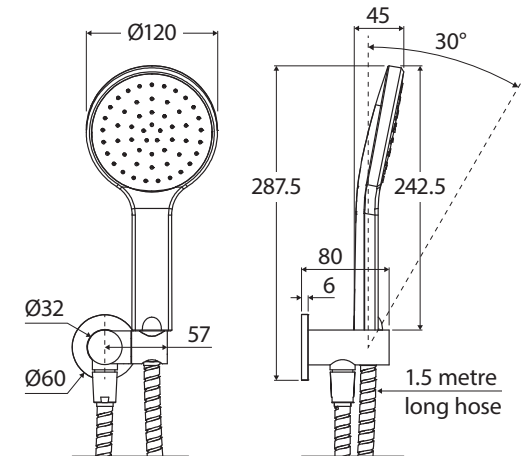

# Kaya® HAND SHOWER ROUND PLATE

## Features

WELS 3 Star rated, 9L/min

Rounded Plate with Hose (433200):

- Designed to complement the shower or bath
- All-in-one water inlet and mounting bracket
- Tilt function
- Made from solid brass
- 1.5 metre stainless steel hose (PVC on matte black model)

KAYA Hand Piece (MSH115):

- Single water-flow setting
- Easy to clean TPR nozzles
- Made from ABS

While we aim to ensure specifications are correct at the time of publication, Fienza reserves the right to make modifications without prior notice. Physical colour may vary from image shown. All measurements are shown in millimetres. Always use physical product measurements for mark-ups and roughing-in as the technical drawing may differ from actual product received.