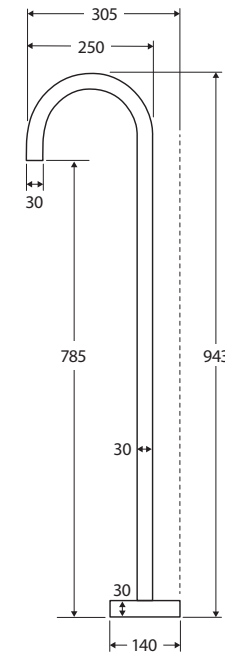

Gooseneck FLOOR MOUNTED BATH OUTLET

Features

- Floor mounted, fixed position
- Fitted with aerator
- Made from solid brass
- Push-fit installation
- WELS rating not required

Available in

Isabella Electroplated
Chrome
SP8016

While we aim to ensure specifications are correct at the time of publication, Fienza reserves the right to make modifications without prior notice. Physical colour may vary from image shown. All measurements are shown in millimetres. Always use physical product measurements for mark-ups and roughing-in as the technical drawing may differ from actual product received.