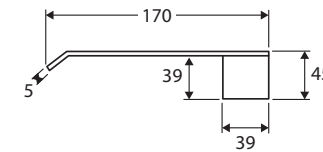

Malco

BATH OUTLET

Features

- Waterfall style
- Wall mounted, fixed position
- Push-fit installation
- Made from 304 stainless steel
- Female ½" BSPP inlet
- WELS rating not required

Available in

Chrome
SP8003

While we aim to ensure specifications are correct at the time of publication, Fienza reserves the right to make modifications without prior notice. Physical colour may vary from image shown. All measurements are shown in millimetres. Always use physical product measurements for mark-ups and roughing-in as the technical drawing may differ from actual product received.