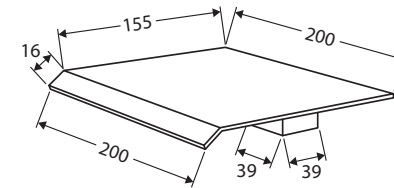

Malco

BATH OUTLET

Features

- Waterfall style
- Wall mounted, fixed position
- Push-fit installation
- Made from 304 stainless steel
- Female ½" BSPP inlet
- WELS rating not required

Available in

Chrome
SP8003

While we aim to ensure specifications are correct at the time of publication, Fienza reserves the right to make modifications without prior notice. Physical colour may vary from image shown. All measurements are shown in millimetres. Always use physical product measurements for mark-ups and roughing-in as the technical drawing may differ from actual product received.