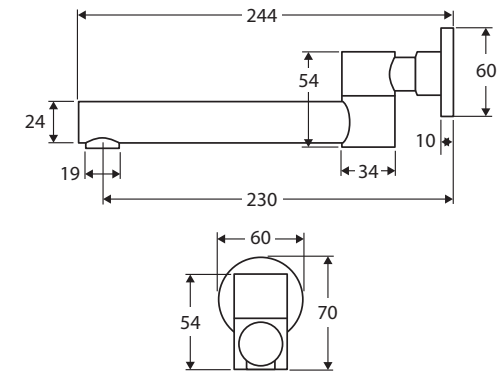

### Features

- Swivel function
- Wall mounted
- Fitted with aerator
- Made from solid brass
- Female 1/2" BSPP inlet
- WELS rating not required

While we aim to ensure specifications are correct at the time of publication, Fienza reserves the right to make modifications without prior notice. Physical colour may vary from image shown. All measurements are shown in millimetres. Always use physical product measurements for mark-ups and roughing-in as the technical drawing may differ from actual product received.