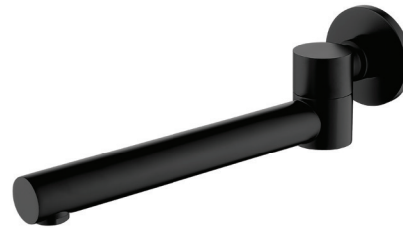

## SWIVEL BATH OUTLET

### Features

- Swivel function
- Wall mounted
- Fitted with aerator
- Made from solid brass
- Female 1/2" BSPP inlet
- WELS rating not required

### Available in

Electroplated  
Matte Black  
**225116B**